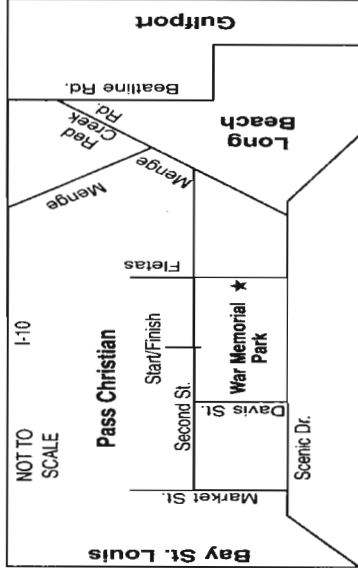

Highway 90

Gulf Coast Classic 10K (Men) Winners:

1979 Richard Mantooth	33:14	1995 Reuben Njau	31:03
1980 Mike Heath	30:22	1996 Drew Frisner	31:33
1981 Vic Holman	33:36	1997 Chuck Engle	32:16
1982 Desmond O'Connor	30:45	1998 Everett Whiteside	31:04
1983 Desmond O'Connor	30:37	1999 Rudolf Jun	31:47
1984 Desmond O'Connor	30:35	2000 Younsri Elmejdoubi	31:59
1985 Mike Mullen	30:54	2001 Everett Whiteside	30:46
1986 Ian Wilkinson	30:25	2002 Younsri Elmejdoubi	31:00
1987 Mike Mullen	31:59	2003 Keime Kipkono	31:08
1988 Mike Mullen	30:39	2004 Younsri Elmejdoubi	30:23
1989 Sebastian Junger	--	2005 Rocky Silva	34:54
1990 Jack Ditt	31:14	2006 Bryan Smith	35:20
1991 David Keen	--	2007 Max Lemons	35:52
1992 Todd Wells	30:40	2008 Gilbert Liptoo	32:01
1993 Mike Mullen	31:11	2009 Richard Ondimu	32:10
1994 Tom McGrath	31:04		

Gulf Coast Classic 10K (Women) Winners:

1979 Sally O'Neal	41:59	1995 Keri Ange	37:03
1980 Laura Heath	38:06	1996 Susan Malloy	36:25
1981 Kathy Bressler	38:08	1997 Stacey Mosely	38:07
1982 Patti Harris	41:58	1998 Alice Snoot	38:37
1983 Ginny Hornberger	39:57	1999 Sherrie Keim	37:37
1984 Barbara Ross	42:24	2000 Kristin Vergunst	45:21
1985 Marie Ishee	42:12	2001 Connie Robertson	38:09
1986 Ginny Hornberger	37:19	2002 Jessica Tranchina	39:12
1987 Charlene Locklear	38:08	2003 Connie Robertson	38:54
1988 Lori Lazzari	37:47	2004 Connie Robertson	39:57
1989 Lisa Reed	--	2005 Connie Robertson	39:24
1990 Lisa Presedo	34:39	2006 Connie Robertson	42:20
1991 Lisa Presedo	--	2007 Jennifer Plante	42:26
1992 Lisa Presedo	36:37	2008 Sheryl Chatfield	41:36
1993 Susann Pierce	38:12	2009 Anna Hultlex	38:46
1994 Keri Ange	35:50		

For Additional Applications or Race Results
Check Our Website:
www.GulfCoastRunningClub.org