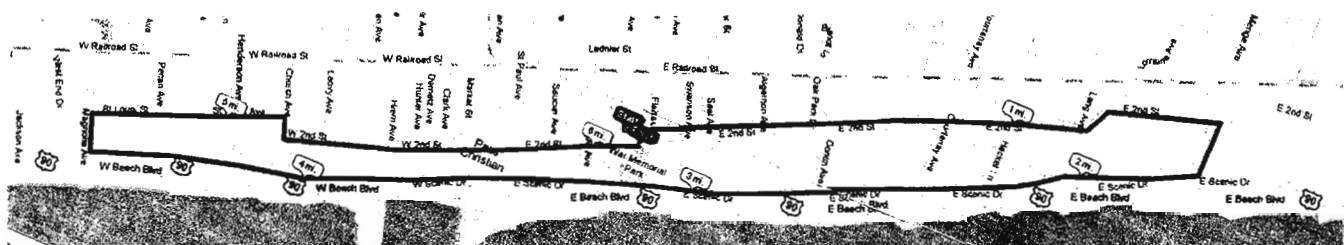

Late Registration: April 17 - 6:30 a.m. - 8:00 a.m.

STARTING TIME

8:00 a.m. for both races - 10K & 2 MILE

EARLY REGISTRATION

Make checks payable and mail to:
The Gulf Coast Running Club
P.O. Drawer 3569
Gulfport, MS 39505

FOR MORE INFORMATION CALL

Leonard Vergunst at (228) 380-7037
Nancy Phillips (228) 313-0183

PARKING

FREE Parking is available.

COURSE

A loop course. Enjoy the scenic view of the Gulf of Mexico as you run along Scenic Drive in Pass Christian.

POST-RACE SOCIAL

After the run, there will be music, complimentary food, Michelob Ultra Beer (must be 21 years of age), soft drinks and fruit.

T-SHIRTS

Beautifully designed T-shirts to all entrants.

AWARDS

Cash awards to all 10K overall categories.

$250	1st Overall Male and Female
$200	2nd Overall Male and Female
$150	3rd Overall Male and Female
$100	1st Overall Masters Male & Female
$ 50	1st Overall Grand Masters Male and Female
$ 50	1st Overall Seniors Male & Female

10K Trophies to the top 3 finishers in the following age groups.

MEN		WOMEN	
12 & Under	30-34 50-54	12 & Under	25-29 45-49
13-18	35-39 55-59	13-18	30-34 50-54
19-24	40-44 60-64	19-24	35-39 55-59
25-29	45-49 65-69	40-44	60 & Over
			70 & Over

Trophies To the three (3) Male & Female Race Walkers in the 10K

2 Mile Award Trophies to the 1st Overall Male & Female Trophies to the 1st Three (3) Overall Male and Female, 10-12 & 9 and Under

Detach Completed Entry Form Here

The 2010 Gulf Coast Classic 10K & 2 Mile Run

Make checks payable to:
Gulf Coast Running Club
P.O. Drawer 3569
Gulfport, MS 39505
(Checks are non-refundable)

T-SHIRT SIZES

☐ Small ☐ Medium
☐ Large ☐ x-Large

CHECK ONE

☐ 10K Run ☐ 10K Wheelchair
☐ 2 Mile Race Run ☐ 10K Race Walker

Name _____

Address _____

City _____ State _____ Zip _____

Telephone _____

Sex _____ Age on Race Day _____

I know that running a road race is a potentially hazardous activity. I should not enter and run unless I am medically able and properly trained. I agree to abide by any decision of a race official relative to my ability to safely complete the run. I assume all risks associated with running in this event, including, but not limited to falls, contact with other participants, the effects of the weather, including heat and/or humidity, traffic, and the conditions of the road, all such risks being known and appreciated by me. Having read this waiver and knowing these facts, and in consideration of your accepting my entry, I, for myself and anyone entitled to act on my behalf, waive and release the Gulf Coast Running Club, Inc., The Naval Construction Battalion Center, the Federal Government, and all sponsors, their representatives and successors, from all claims or liabilities of any kind arising out of my participating in this event. I grant permission to all of the foregoing to use any photographs, motion pictures, recording or any other record of this event for any legitimate purpose.

Date _____

Signature (Parent or Guardian if under 18) _____

Gulf Coast Running Club

G.C.R.C. MEMBER:
☐ Yes ☐ No